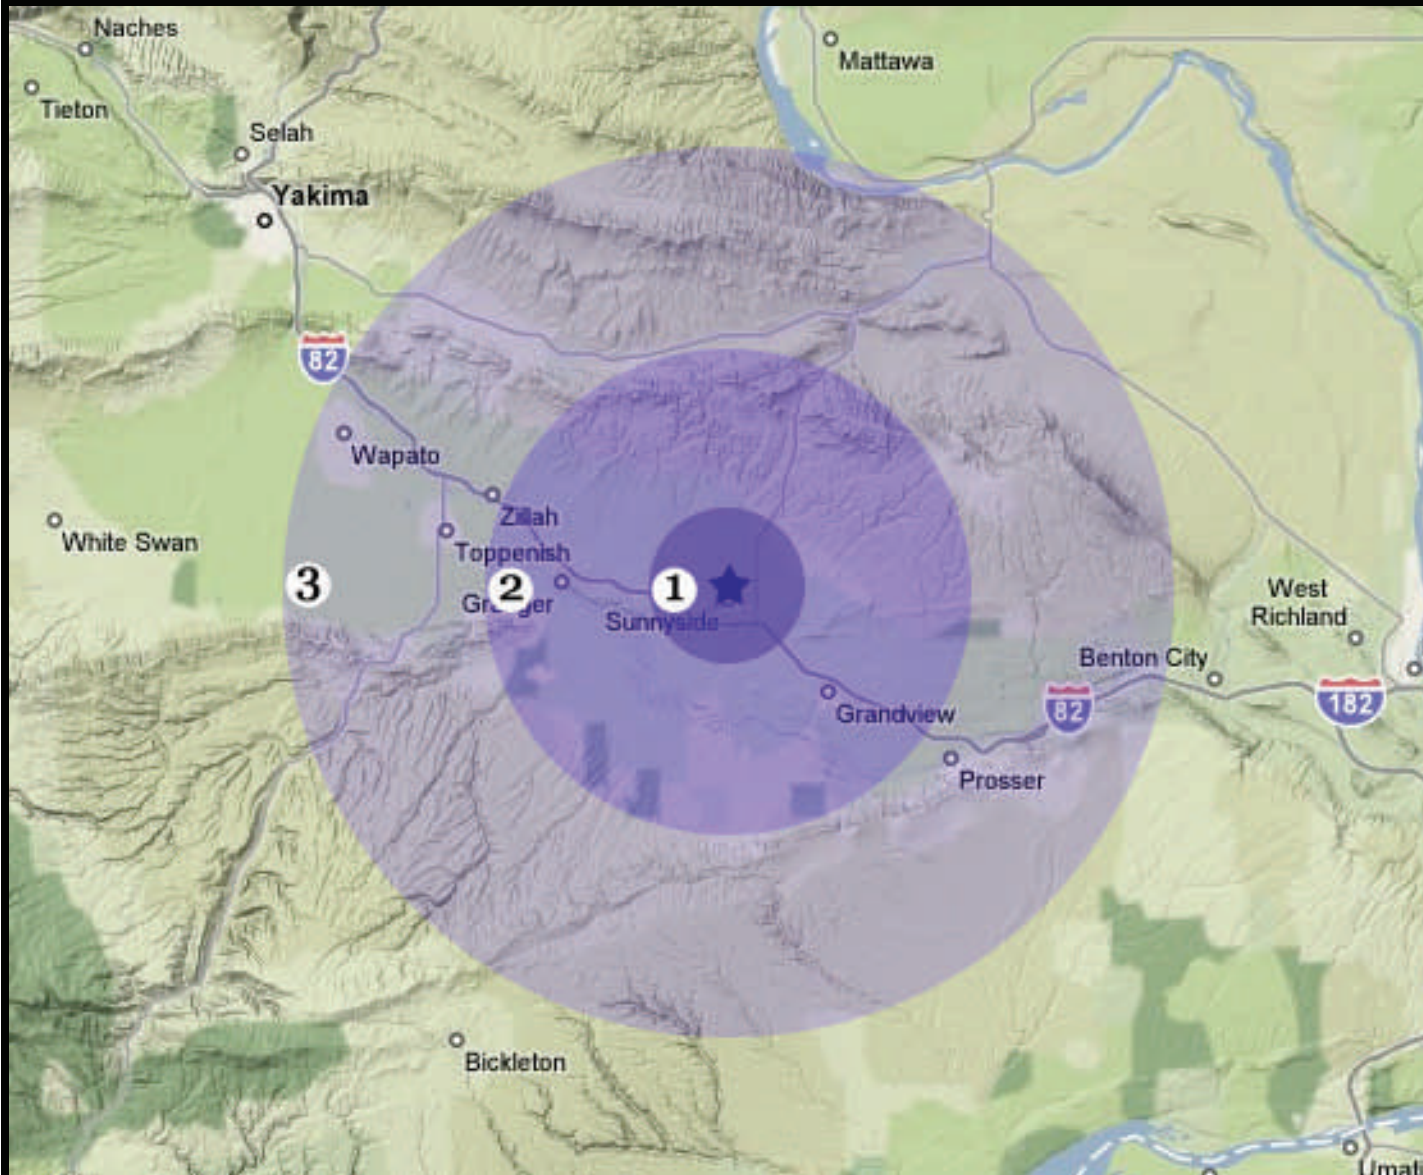

Labor Force Proximity Map

YAKIMA COUNTY, WA

Lower Yakima Valley

Workforce Radius

- 1** (5 Miles)
Labor Force = 8,809
- 2** (15 miles)
Labor Force = 25,359
- 3** (30 Miles)
Labor Force = 38,929

New Vision, The Yakima County Development Association