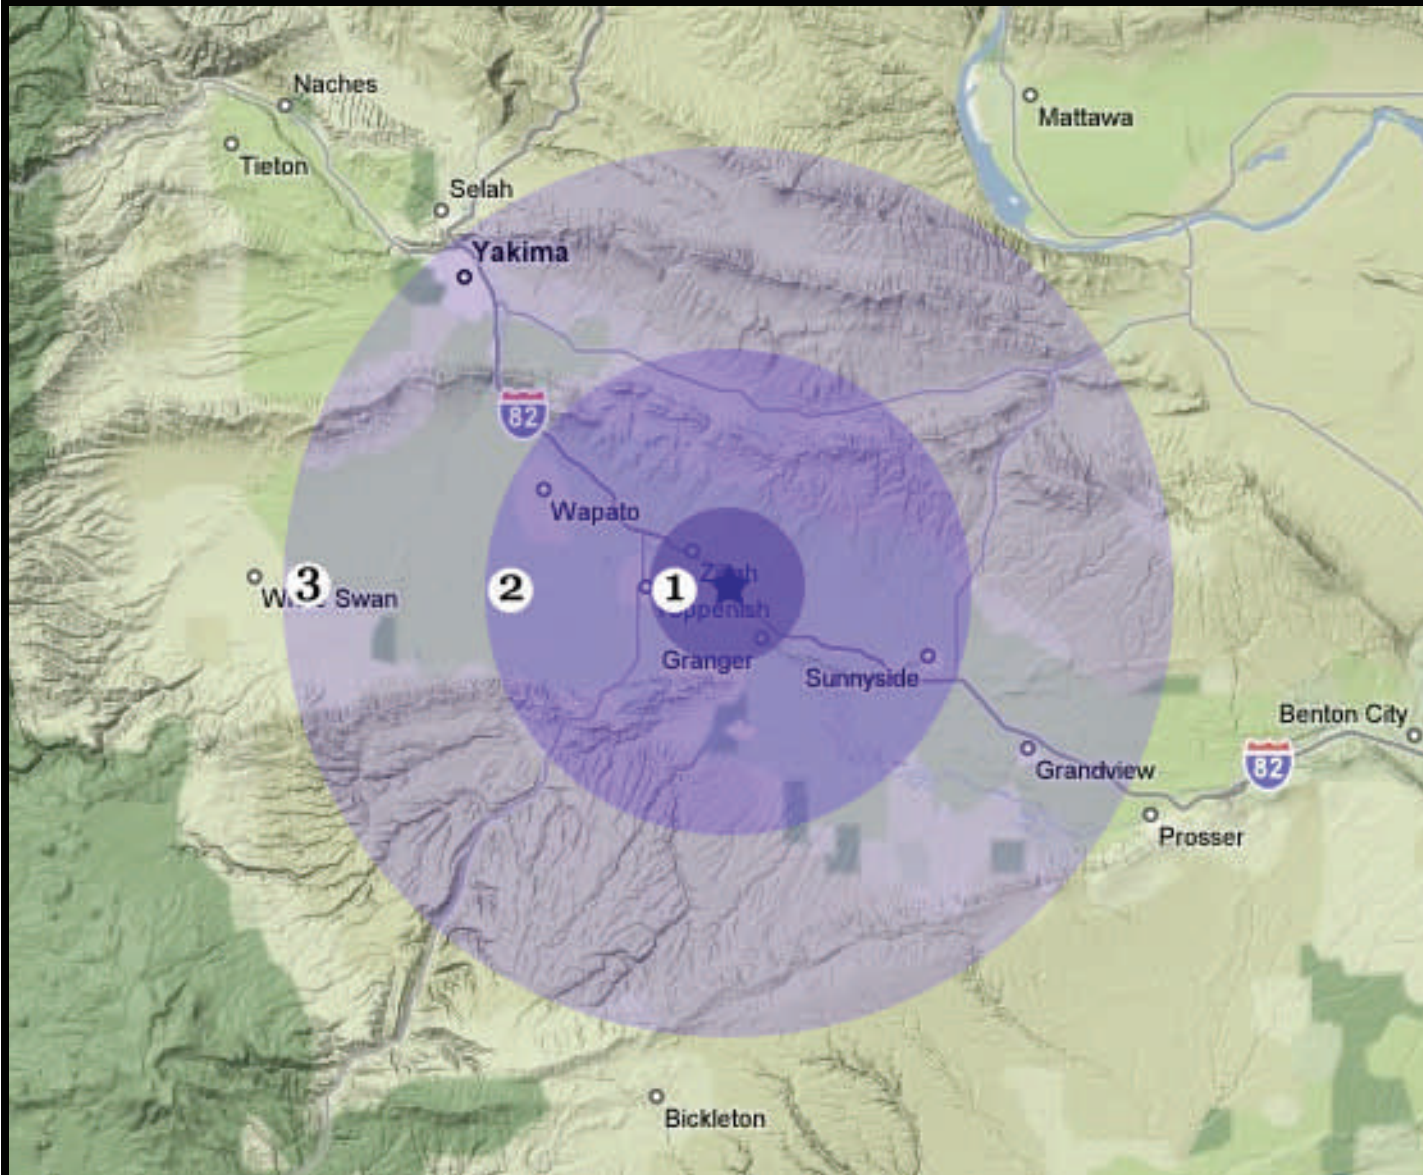

Labor Force Proximity Map

YAKIMA COUNTY, WA

Mid-Yakima Valley

Workforce Radius

- 1** (5 Miles)
Labor Force = 7,516
- 2** (15 miles)
Labor Force = 27,092
- 3** (30 Miles)
Labor Force = 98,387

New Vision, The Yakima County Development Association