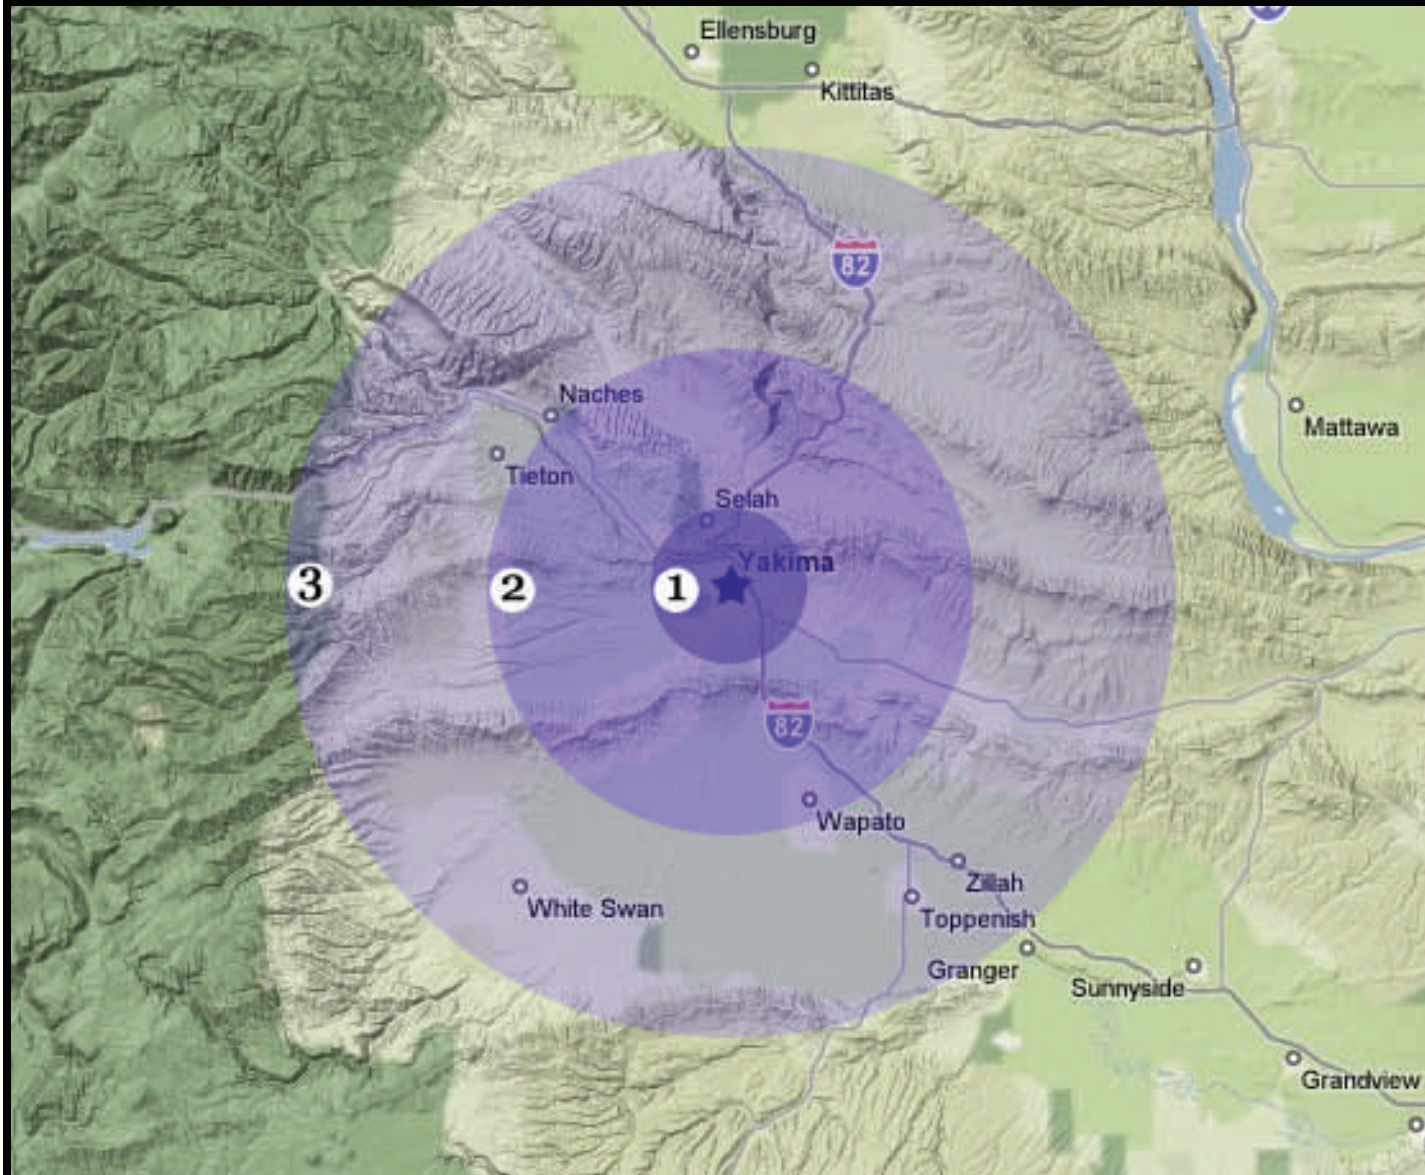

Quality of Life

Recreation: Naches features unique wildlife attractions. The Oak Creek Wildlife Area (42,000 acres) features winter feeding programs for elk, deer, mountain sheep and various birds and is open to the public. Skiing, hunting, camping, fishing, snowmobiling, white-water rafting and back-packing are available. There are parades, festivals, wineries & wine tasting and professional sports within 15 miles.

New Vision does not, however, guarantee the accuracy of this data. All information should be verified prior to lease or purchase.

Labor Force Proximity Map

YAKIMA COUNTY, WA

Upper Yakima Valley

Workforce Radius

1 (5 Miles)
Labor Force = 51,312

2 (15 miles)
Labor Force = 75,202

3 (30 Miles)
Labor Force = 88,704

New Vision, The Yakima County Development Association

10 N 9th St. | PO Box 1387 | Yakima, WA 98907 | Ph. 509.575.1140 | Fax 509.575.1508
email: info@ycda.com | web: www.ycda.com