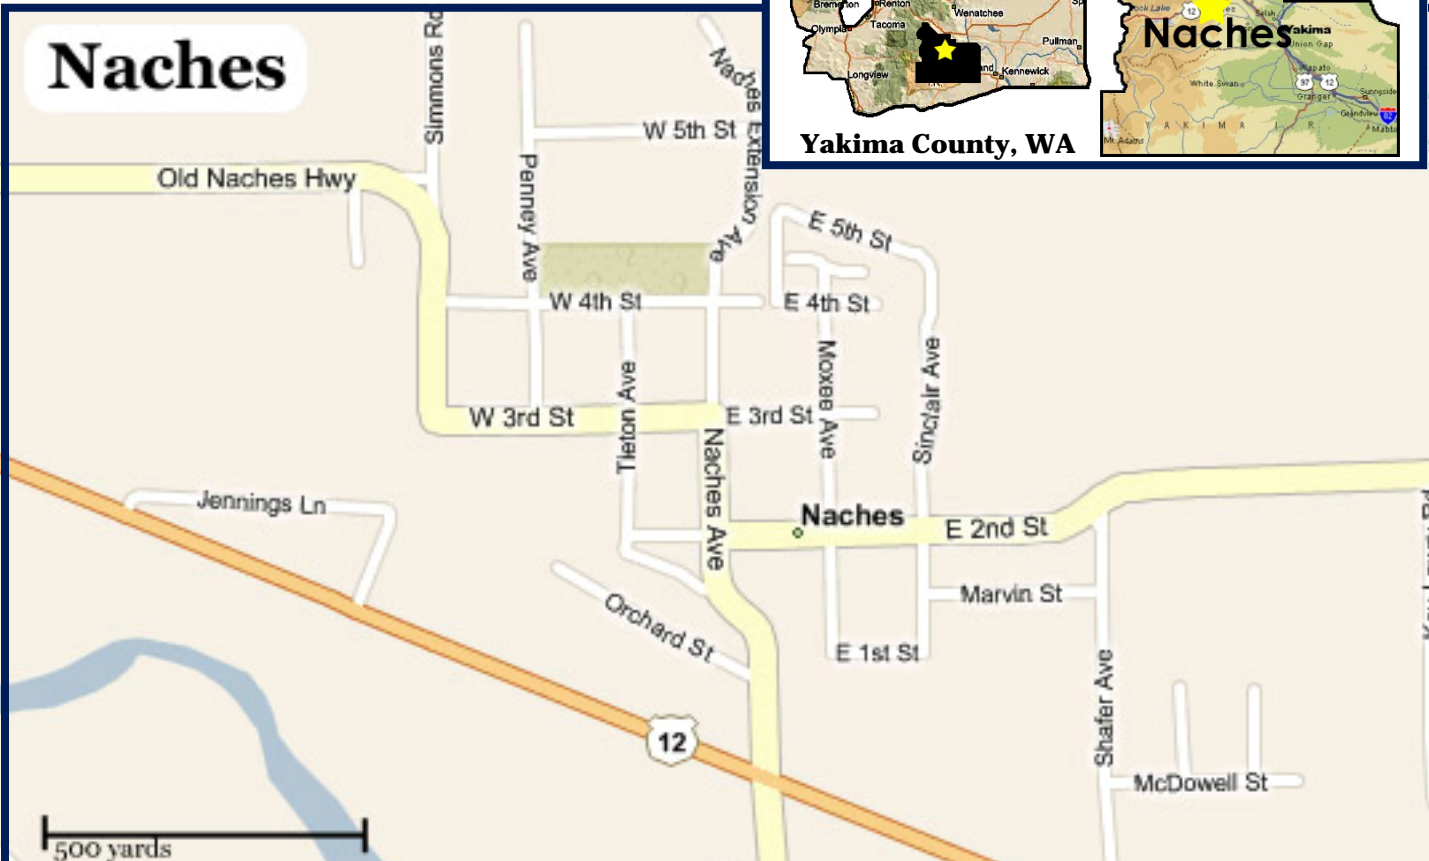

Community Profile

Naches, WA

Contacts

Charles Ross, Mayor
City of Naches
PO Box 95
Naches, WA 98937
509.653.2647
townofnachesadm@aol.com

David McFadden, President
New Vision / Yakima County Development Association
10 N 9th St.
Yakima, WA 98901
509.575.1140
info@ycda.com

Population

City of Naches - 756
Within 15 Miles - 80,000
Within 30 Miles - 230,000

Government

Form: Mayor/Council/Manager. The eight-person council and the mayor are elected by the citizens of Naches to 4-year terms.
⇒ State Sales Tax: 6.5%
⇒ Local City Tax: 1.4%
All other Taxes: <http://dor.wa.gov>

Location

Naches is located 15 miles West of Yakima on Highway 12. Nestled at the foothills of the Wenatchee National Forest, it features easy access to I-90, I-82, US Route 97 and State Routes 22, 24, 241 and 410.

Quality of Life

Recreation: Naches features unique wildlife attractions. The Oak Creek Wildlife Area (42,000 acres) features winter feeding programs for elk, deer, mountain sheep and various birds and is open to the public. Skiing, hunting, camping, fishing, snowmobiling, white-water rafting and back-packing are available. There are parades, festivals, wineries & wine tasting and professional sports within 15 miles.

Housing: Median home price is $100,000.

Healthcare: All medical, dental, chiropractic, optometric, clinics and hospitals are within 15 miles.

Schools: The Naches School District includes 4 elementary schools, 1 middle school and 1 high school.

Churches: Naches has churches of various denominations.

Top Area Employers

Allan Brothers Fruit
Naches Ranger Station
Naches School District
Layman Lumber

Information updated on 07/17/2008 and provided to you by:

New Vision/Yakima County Development Association

10 N. 9th St. | PO Box 1387 | Yakima, WA 98907-1387

Ph. 509.575.1140 | FAX 509.575.1508 | www.ycda.com