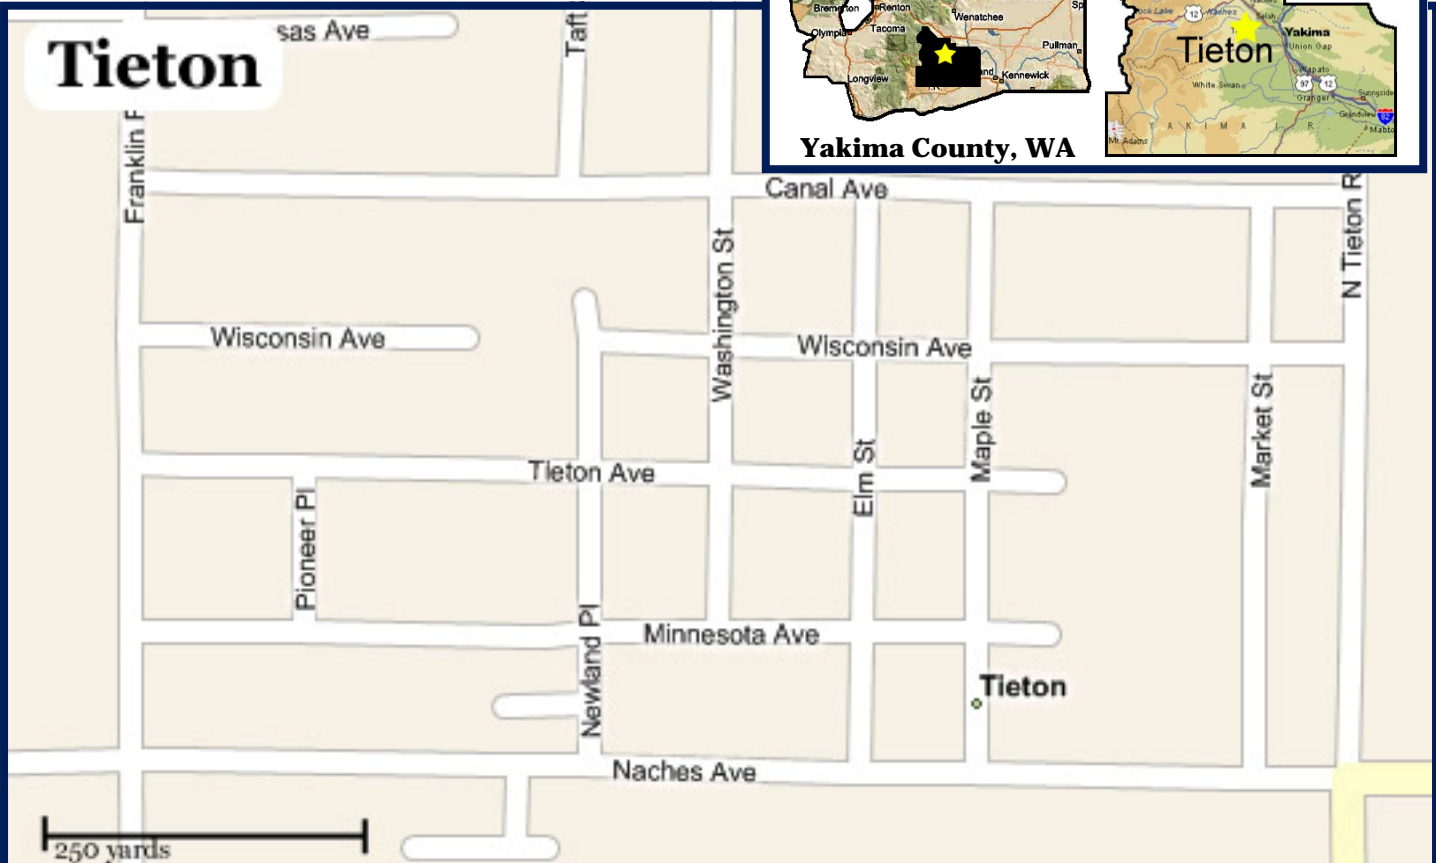

Community Profile

Tieton, WA

Contacts

Norma Jean Joiner, Mayor
Town of Tieton
P.O. Box 357
Tieton, Washington 98947
Phone: (509) 673-3162

www.pan.co.yakima.wa.us/cities/tieton

David McFadden, President
New Vision / Yakima County Development Association
10 N 9th St.
Yakima, WA 98901
509.575.1140
info@ycda.com

Population

City of Tieton - 1,195
Within 15 Miles - 156,467
Within 30 Miles - 263,277

Government

Form: Mayor/Council/Manager. The five-person council and the Mayor are elected by the citizens of Tieton to 4-year terms.

⇒ State Sales Tax: 6.5%

⇒ Local City Tax: 1.4%

All other Taxes: <http://dor.wa.gov>

Location

The City of Tieton is a quaint little village located sixteen miles west of Yakima, surrounded by mountains and fruit orchards.

Quality of Life

Recreation: Tieton has city parks and recreational facilities, and nearby are hunting, camping, fishing and skiing. Yakima is just a few minutes drive and has three swimming pools, six golf courses and a country club. There are parades, festivals, wineries and wine tasting, cultural attractions and professional sports.

Housing: Median home price is $100,000.

Healthcare: Tieton is served by Yakima healthcare providers, which includes medical, dental, optometric and chiropractic offices, clinics, two major hospitals and two specialty hospitals.

Schools: The Tieton area is served by the Highland School District and includes an elementary school, a middle school, a high school and an alternative school enrolling 1,206 students.

Churches: Tieton has churches of various denominations.

Top Area Employers

Highland Fruit

Highland School District

Information updated on 07/17/2008 and provided to you by:

New Vision/Yakima County Development Association

10 N. 9th St. | PO Box 1387 | Yakima, WA 98907-1387

Ph. 509.575.1140 | FAX 509.575.1508 | www.ycda.com