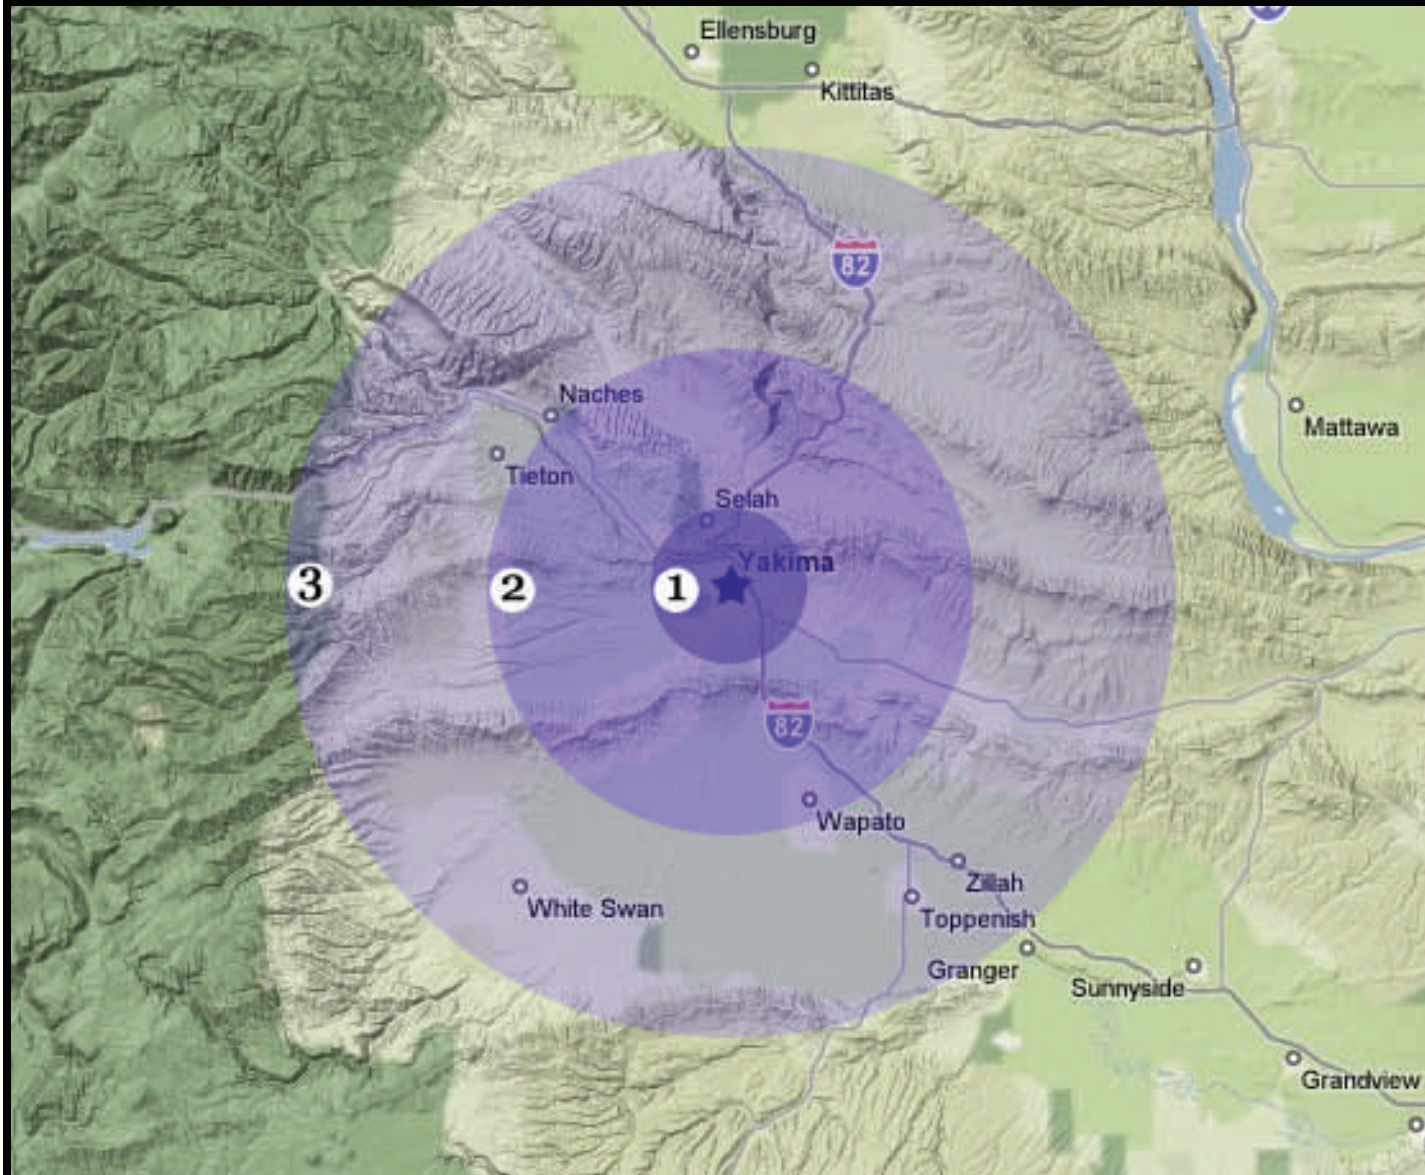

⇒ State Sales Tax: 6.5%

⇒ Local City Tax: 1.4%

All other Taxes: <http://dor.wa.gov>

Location

Union Gap is situated on the Southern boundary of Yakima, 5 miles from Yakima city center with direct access to I-82, I-90, US Routes 12 & 97 and State Routes 22, 24, 241 & 410. Union Gap is approximately 155 miles from Seattle, 180 miles from Portland and 200 miles from Spokane.

Labor Force Proximity Map

YAKIMA COUNTY, WA

Upper Yakima Valley

Workforce Radius

1 (5 Miles)
Labor Force = 51,312

2 (15 miles)
Labor Force = 75,202

3 (30 Miles)
Labor Force = 88,704

New Vision, The Yakima County Development Association