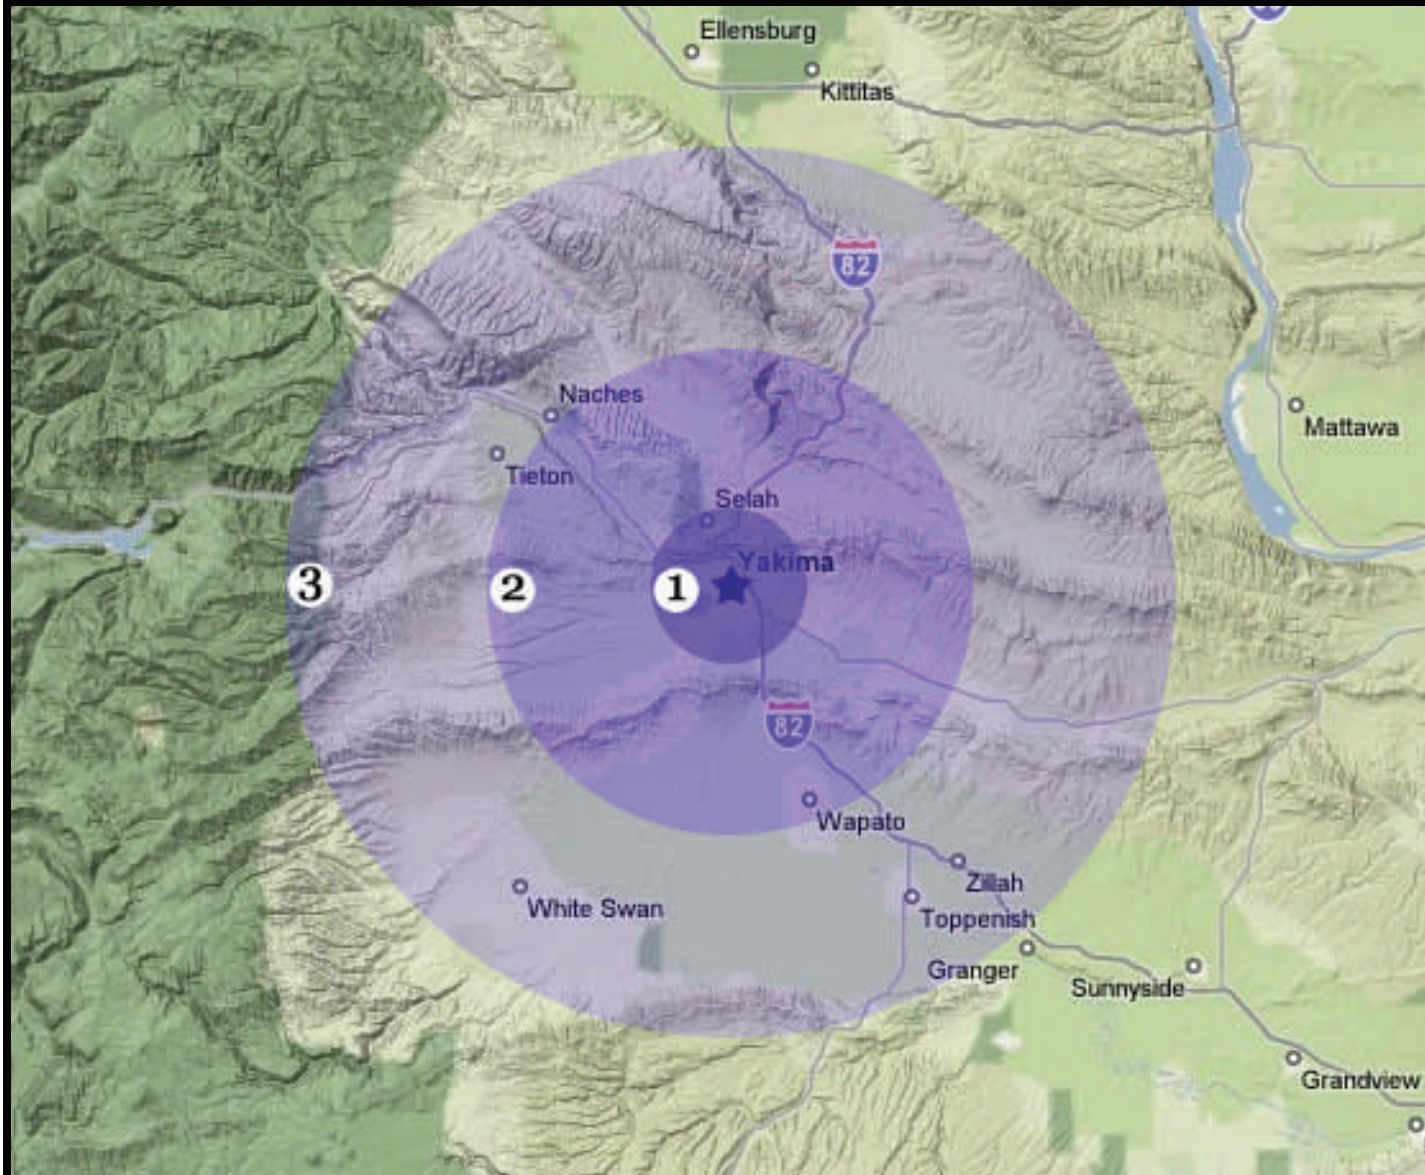

Government

White Swan is not an incorporated city.

Location

White Swan is located 15 miles Southwest of Yakima on the Yakama Indian Reservation. 20 miles East of White Swan is US Route 97 which easily connects to I-82, I-90, US Route 12 and State Routes 22, 24, 241 and 410.

Labor Force Proximity Map

YAKIMA COUNTY, WA

Upper Yakima Valley

Workforce Radius

1 (5 Miles)
Labor Force = 51,312

2 (15 miles)
Labor Force = 75,202

3 (30 Miles)
Labor Force = 88,704

New Vision, The Yakima County Development Association