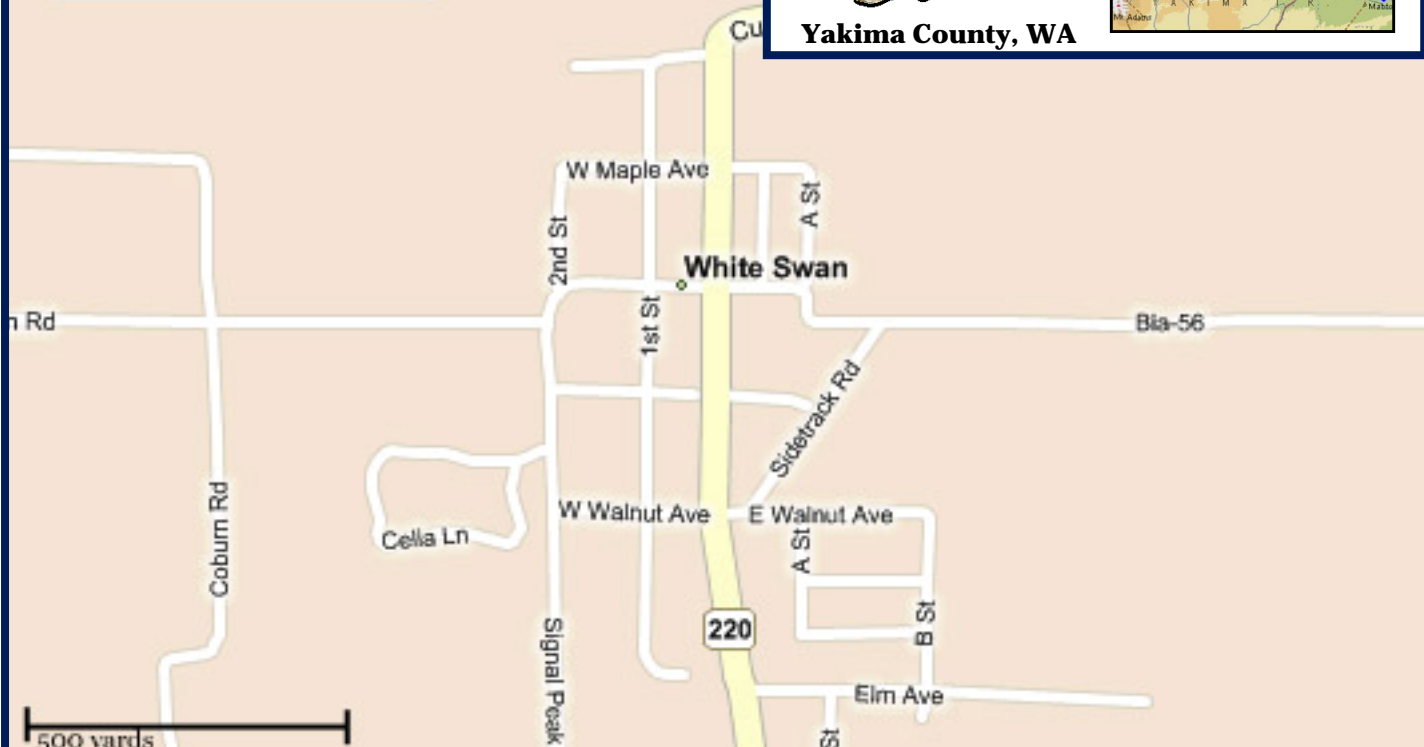

White Swan

Contacts

David McFadden, President
New Vision / Yakima County Development Association
10 N 9th St.
Yakima, WA 98901
509.575.1140
info@ycda.com

Population

City of White Swan - 2,798
Within 15 Miles - 100,000
Within 30 Miles - 170,000

Government

White Swan is not an incorporated city.

Location

White Swan is located 15 miles Southwest of Yakima on the Yakama Indian Reservation. 20 miles East of White Swan is US Route 97 which easily connects to I-82, I-90, US Route 12 and State Routes 22, 24, 241 and 410.

Quality of Life

Recreation: There are parades, festivals and an active recreation program. The area is rich in bird hunting and fishing.

Housing: Median home price is $50,000.

Healthcare: The White Swan area is within 20 miles of medical, dental and chiropractic offices, three major hospitals and several specialty hospitals.

Schools: White Swan has one private school serving 50 students and a high school serving 285 students.

Churches: White Swan has churches of various denominations.

Media: White Swan is served by regional papers, major TV networks and 15 radio stations in English and Spanish.

Top Area Employers

Jeld Wen
Wheeler Logging

Tiin-Ma Logging Co.
Yakama Forest Products

Information updated on 07/17/2008 and provided to you by:

New Vision/Yakima County Development Association

10 N. 9th St. | PO Box 1387 | Yakima, WA 98907-1387
Ph. 509.575.1140 | FAX 509.575.1508 | www.ycda.com