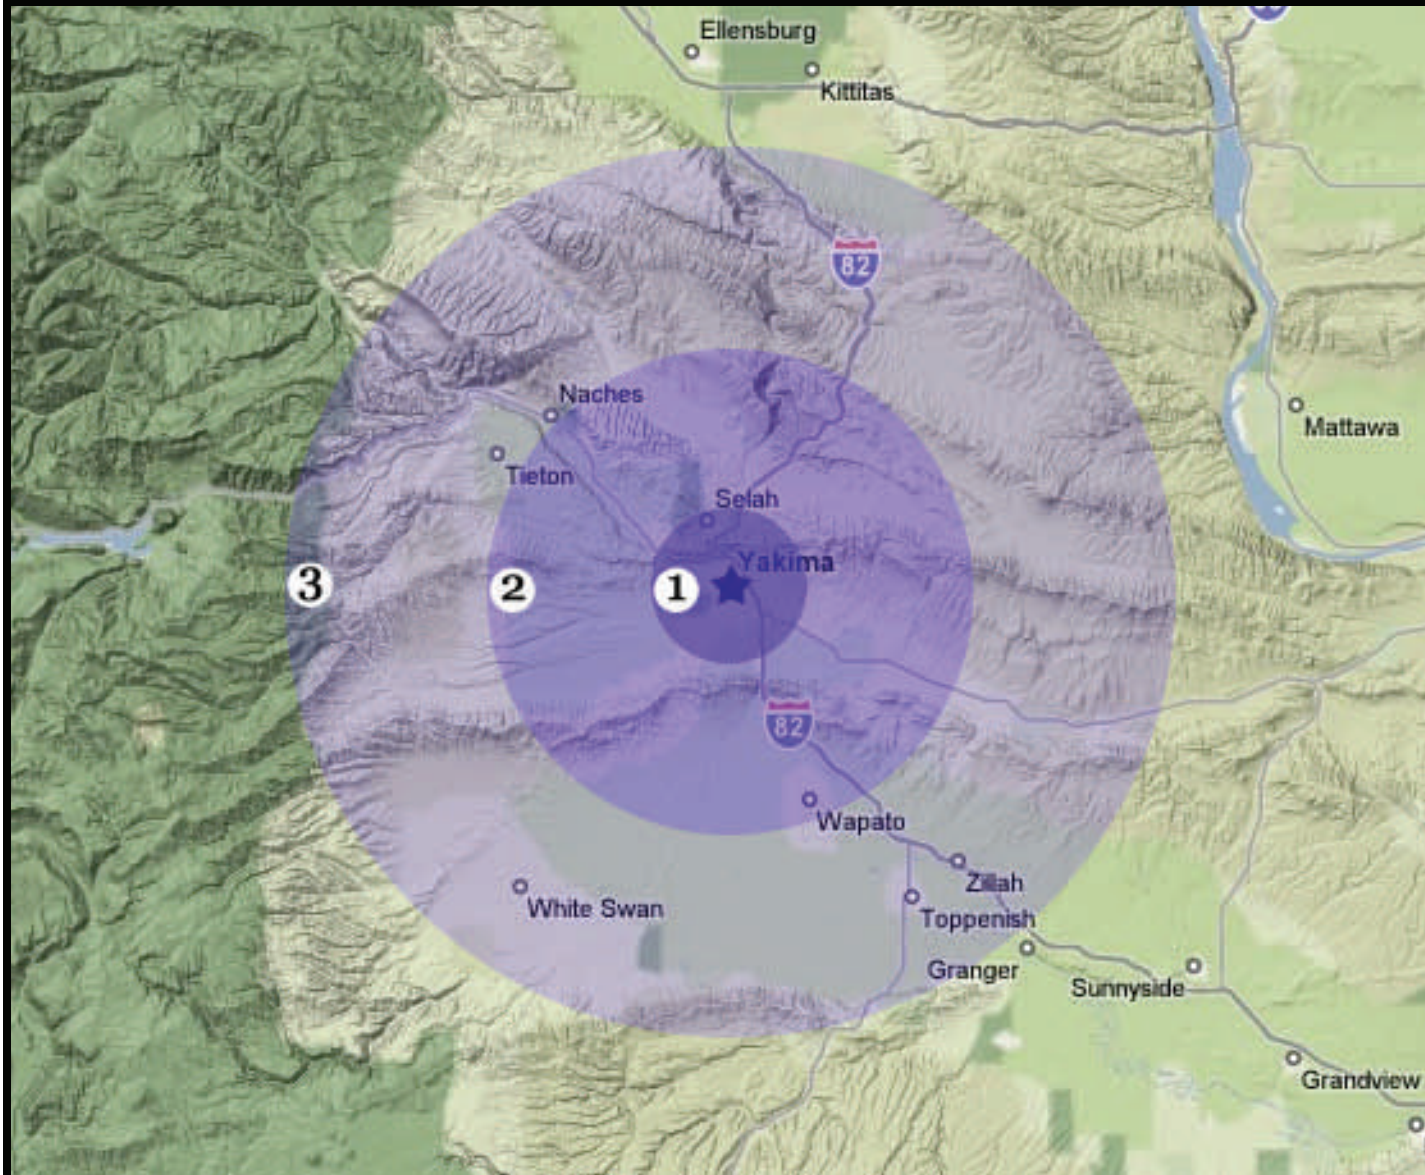

Labor Force Proximity Map

YAKIMA COUNTY, WA

Upper Yakima Valley

Workforce Radius

1 (5 Miles)
Labor Force = 51,312

2 (15 miles)
Labor Force = 75,202

3 (30 Miles)
Labor Force = 88,704

New Vision, The Yakima County Development Association